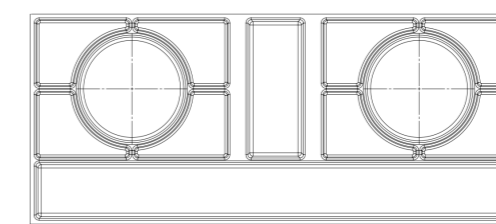

In addition to its well thought-out basic layout, it offers maximum flexibility and modernity thanks to an optionally available assortment of coloured boxes and trays. Furthermore, the attachment of a three-quarter tray uses the so-called second level and thus the otherwise unused space of a drawer. The WATCH series can be individually adapted to the drawer systems commonly used on the market and is reliably supplied as a completely finished product.

- Full use of the bathroom drawer
- Use of the second level
- Modern design, attention to detail
- Interesting compartment division
- Edging of the siphon cut-out
- Optional accessories on boxes and trays
- Easy to clean radii
- Flexible use in all common drawer and cabinet types

Drawers

WATCH	H	W min.	W max.	D min.	D max.
W600	60	490	530	320	380
W800	60	680	730	370	380
W900	60	780	830	370	420
W1000	60	880	930	370	420

W600

W900

W800

W1000

Accessories

Accessories	H	Ø	W	D
3/4 Case	59,5/64,5	218	-	-
Box high	123	-	108	108
Case flat	58	-	164	99

Case

Box high

Case flat