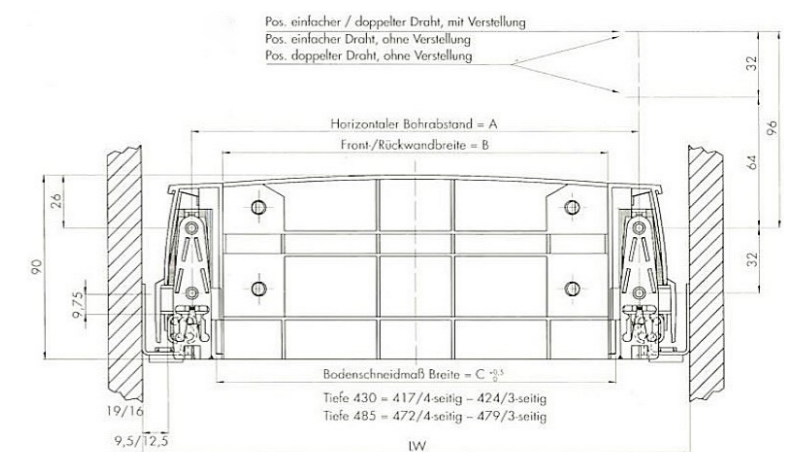

Fitting dimensions

	Inner dimension	A	B	C
K0 300	267	218	187,8	194
K0 350	317	268	237,8	244
K0 400	367	318	287,8	294
K0 450	417	368	337,8	344
K0 500	467	418	387,8	394
K0 600	567	518	487,8	494
K0 700	667	618	587,8	594
K0 800	767	718	687,8	694
K0 900	867	818	787,8	794
K0 1000	967	918	887,8	894