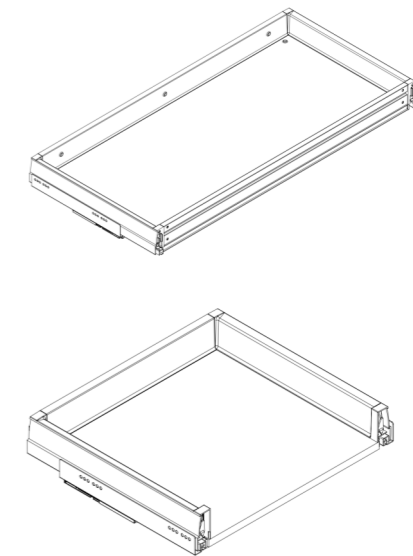

Individual parts

Side 4-sided, without groove for decorative strips	H	D
	90	430
	90	485
	90	485/2-level set
Special dimensions	on request	

Side 3-sided, without groove for decorative strips	H	D
	90	430
	90	485
	90	485/2-level set
Special dimensions	on request