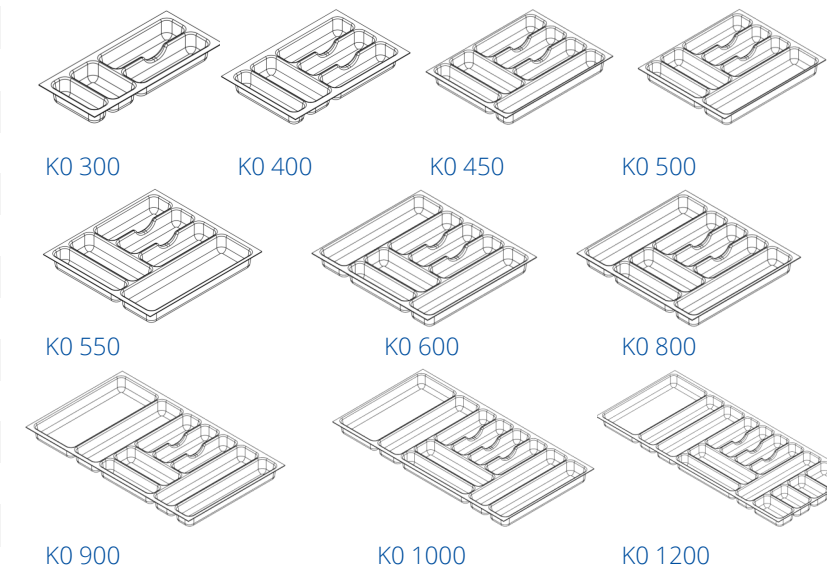

# FLEXYTRAY CLASSIC

Modern and user-oriented storage of cutlery and other kitchen accessories provides space for individual compartment divisions. Whether a small or large household, there is always a suitable compartment size as well as a longitudinal and transverse basic division. Furthermore, the FLEXYTRAY CLASSIC impresses with its linear structure but also its pleasing radii that give it a light touch.

- Optimum use of the drawer in the kitchen cabinet
- Available in all standard formats
- Easy to clean radii
- Variable vertical and horizontal space separation
- Flexible use in all common drawer and cabinet types
- Large range width
- Made of durable plastic

## SKT 400

SKT 500	H	W min.	W max.	D min.	D max.
K0 300	56	205	240	360	390
K0 400	56	305	340	360	390
K0 450	56	355	390	360	390
K0 500	56	405	440	360	390
K0 600	56	505	540	360	390
K0 600	40,4	485	530	360	380
K0 800	56	705	750	360	420
K0 800	40,4	685	730	360	380
K0 900	56	805	850	360	420
K0 900	40,4	785	830	360	380
K0 1000	56	905	921	360	420
K0 1000	40,4	885	930	360	380
K0 1200	56	1105	1150	360	420
K0 1200	40,4	1085	1130	360	380

## SKT 500

SKT 500	H	W min.	W max.	D min.	D max.
K0 300	56	205	240	460	530
K0 400	56	305	340	460	530
K0 450	56	355	390	460	530
K0 500	56	405	440	460	530
K0 550	56	405	440	460	530
K0 600	56	505	540	460	530
K0 600	40,4	485	530	460	480
K0 800	56	705	750	460	520
K0 800	40,4	685	730	460	480
K0 900	56	805	850	460	520
K0 900	40,4	785	830	460	480
K0 1000	56	905	921	460	520
K0 1000	40,4	885	930	460	480
K0 1200	56	1105	1150	460	520
K0 1200	40,4	1085	1130	460	480