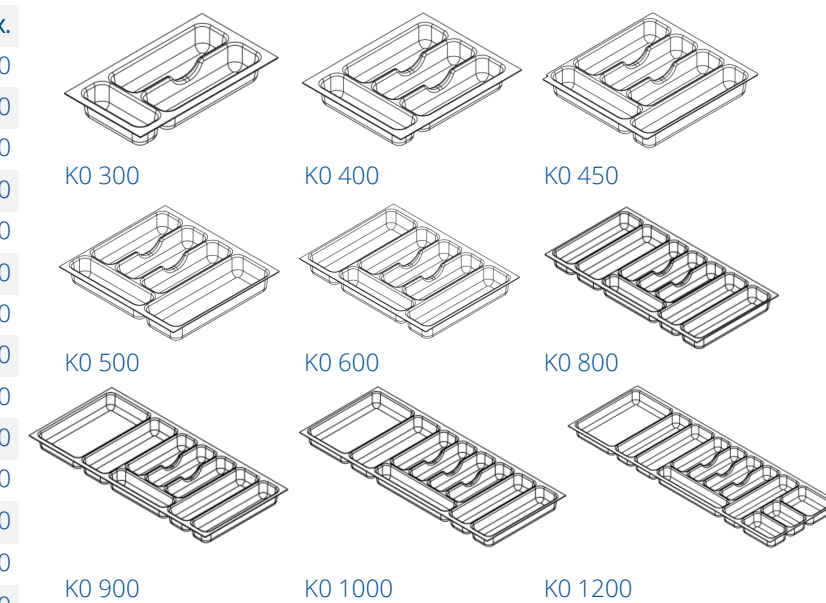

# FLEXYTRAY CLASSIC

Modern and user-oriented storage of cutlery and other kitchen accessories provides space for individual compartment divisions. Whether a small or large household, there is always a suitable compartment size as well as a longitudinal and transverse basic division. Furthermore, the FLEXYTRAY CLASSIC impresses with its linear structure but also its pleasing radii that give it a light touch.

- Optimum use of the drawer in the kitchen cabinet
- Available in all standard formats
- Easy to clean radii
- Variable vertical and horizontal space separation
- Flexible use in all common drawer and cabinet types
- Large range width
- Made of durable plastic

## SKT 400

SKT 500	H	W min.	W max.	D min.	D max.
K0 300	56	205	240	360	390
K0 400	56	305	340	360	390
K0 450	56	355	390	360	390
K0 500	56	405	440	360	390
K0 600	56	505	540	360	390
K0 600	40,4	485	530	360	380
K0 800	56	705	750	360	420
K0 800	40,4	685	730	360	380
K0 900	56	805	850	360	420
K0 900	40,4	785	830	360	380
K0 1000	56	905	921	360	420
K0 1000	40,4	885	930	360	380
K0 1200	56	1105	1150	360	420
K0 1200	40,4	1085	1130	360	380

## SKT 500

SKT 500	H	W min.	W max.	D min.	D max.
K0 300	56	205	240	460	530
K0 400	56	305	340	460	530
K0 450	56	355	390	460	530
K0 500	56	405	440	460	530
K0 550	56	405	440	460	530
K0 600	56	505	540	460	530
K0 600	40,4	485	530	460	480
K0 800	56	705	750	460	520
K0 800	40,4	685	730	460	480
K0 900	56	805	850	460	520
K0 900	40,4	785	830	460	480
K0 1000	56	905	921	460	520
K0 1000	40,4	885	930	460	480
K0 1200	56	1105	1150	460	520
K0 1200	40,4	1085	1130	460	480