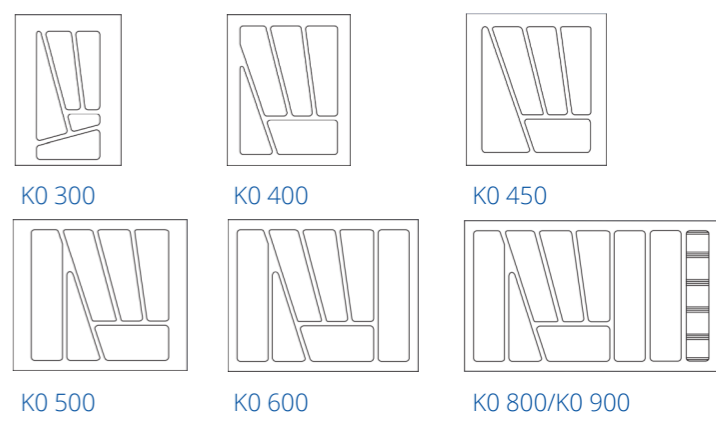

The COMFORT series can be adapted to any frame system individually. It is commonly used in the market and is supplied reliably and accordingly as a completely finished product.

- Ideal use in a drawer of a kitchen cupboard
- Ergonomic design with sloping partitioning
- Available in all standard forms
- Classic, straight-lined compartment layout
- Filigree, strikingly tapered compartment walls
- Flexible use in all standard drawer and cupboard types
- Large range width
- Made of resistant plastic

SKT 350

SKT 350	H	W min.	W max.	D min.	D max.
K0 400	50	301	410	360	390
K0 450	50	301	410	360	390
K0 500	50	401	510	360	390
K0 600	50	501	560	360	390

SKT 400

SKT 400	H	W min.	W max.	D min.	D max.
K0 300	50	201	290	390	440
K0 400	50	301	340	390	440
K0 450	50	351	390	390	440
K0 500	50	401	490	390	440
K0 600	50	501	540	390	440
K0 800	50	701	860	390	440
K0 900	50	701	860	390	440

SKT 500

SKT 500	H	W min.	W max.	D min.	D max.
K0 300	50	201	290	440	540
K0 400	50	301	340	440	540
K0 450	50	351	390	440	540
K0 500	50	401	490	440	540
K0 600	50	501	540	440	540
K0 800	50	701	760	440	540
K0 900	50	801	960	440	540
K0 1000	50	801	960	440	540