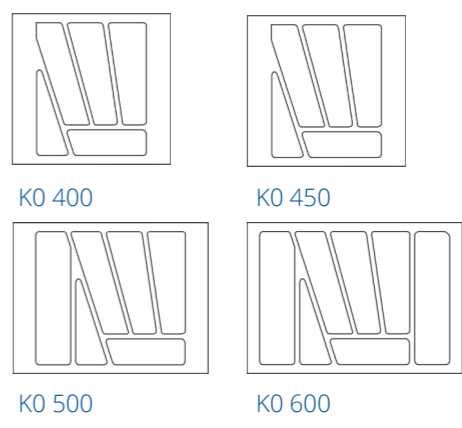

COMFORT

The COMFORT cutlery tray series is characterised by its calming, high-quality design. The compartments are sensibly coordinated and allow an optimum organisation of utensils and accessories in a harmonious fibre look at all times. The COMFORT cutlery tray series can be described as classic. It has been established in the kitchen industry for years. The resistant plastic with a modern structured surface withstands daily use without any restriction.

The COMFORT series can be adapted to any frame system individually. It is commonly used in the market and is supplied reliably and accordingly as a completely finished product.

- Ideal use in a drawer of a kitchen cupboard
- Ergonomic design with sloping partitioning
- Available in all standard forms
- Classic, straight-lined compartment layout
- Filigree, strikingly tapered compartment walls
- Flexible use in all standard drawer and cupboard types
- Large range width
- Made of resistant plastic

SKT 350

SKT 350	H	W min.	W max.	D min.	D max.
K0 400	50	301	410	360	390
K0 450	50	301	410	360	390
K0 500	50	401	510	360	390
K0 600	50	501	560	360	390

SKT 400

SKT 400	H	W min.	W max.	D min.	D max.
K0 300	50	201	290	390	440
K0 400	50	301	340	390	440
K0 450	50	351	390	390	440
K0 500	50	401	490	390	440
K0 600	50	501	540	390	440
K0 800	50	701	860	390	440
K0 900	50	701	860	390	440

SKT 500

SKT 500	H	W min.	W max.	D min.	D max.
K0 300	50	201	290	440	540
K0 400	50	301	340	440	540
K0 450	50	351	390	440	540
K0 500	50	401	490	440	540
K0 600	50	501	540	440	540
K0 800	50	701	760	440	540
K0 900	50	801	960	440	540
K0 1000	50	801	960	440	540