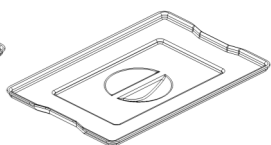

11,7 / 18 Litres